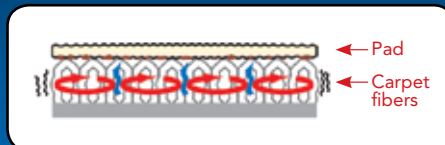

28

Times per second!

The Orbot generates thousands of orbits that clean around each fiber 28 times per second.

ORBOT SprayBorg Features:

HOS Compact System – Orbot folds down to 30" in height which makes the machine easy to transport and store.