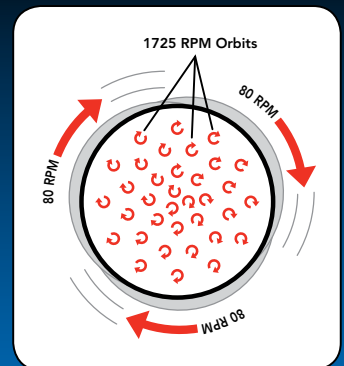

28

Times per second!

The Orbot generates thousands of orbits that clean around each fiber 28 times per second.

ORBOT SprayBorg Features:

HOS Compact System – Orbot folds down to 30" in height which makes the machine easy to transport and store.