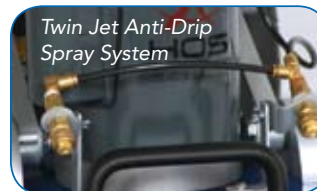

HOS EasyFlip Base – Base flips up for quick and easy pad changing.

HOS Pad-Driver Sizes – The 17" Orbot can quickly and easily be converted up to 23" machine. One machine fits all driver options.

HOS Big Wheels – Orbot comes with jumbo 10" wheels for conquering any type of staircase, steps, curbs, holes, and other obstacles in its path.

HOS Baby Weight – Orbot weighs in at only 82 lbs.

HOS Vertical Handle – Vertical handle grips for easy operation and lower back stress relief.

HOS Motor – Orbot has a powerful 1 horsepower universal 110V/60 Hz. – 220V/50 Hz. motor that generates 1725 oscillations per minute.

HOS Tough USA – Orbot is made industry tough 100% in USA.

HOS Quick Connect Cord – Orbot comes with a quick connect cord system for easy cord removal.

HOS Thumb-Touch Control Button System – Orbot turns on, off, and sprays right at the tips of your thumbs.

HOS Velcro Driver Plate System (VDP) – Velcro Driver Plates can be removed and replaced with a new Velcro plate within seconds if it ever gets worn out.

HOS Smooth-Glide System – Use the HOS Gliders to make cleaning that much easier than it already is. They also help in cleaning shag carpet and other types of fragile carpets.